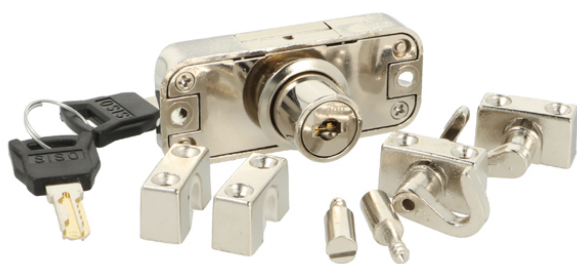

PRODUCT SHEET

Description:

Rotary Bar Lock MIC922S, $\varnothing 19 \times 22 \text{mm}$, RH, NPL, #01, Snake CK SISO, No Bars But With Accessories, 3-way, 15mm Backset

Item number:

14.05.278-0

Units	Box	Carton	HS Code	Barcode
Pcs.	10	100	8301300000	
				5704866463157