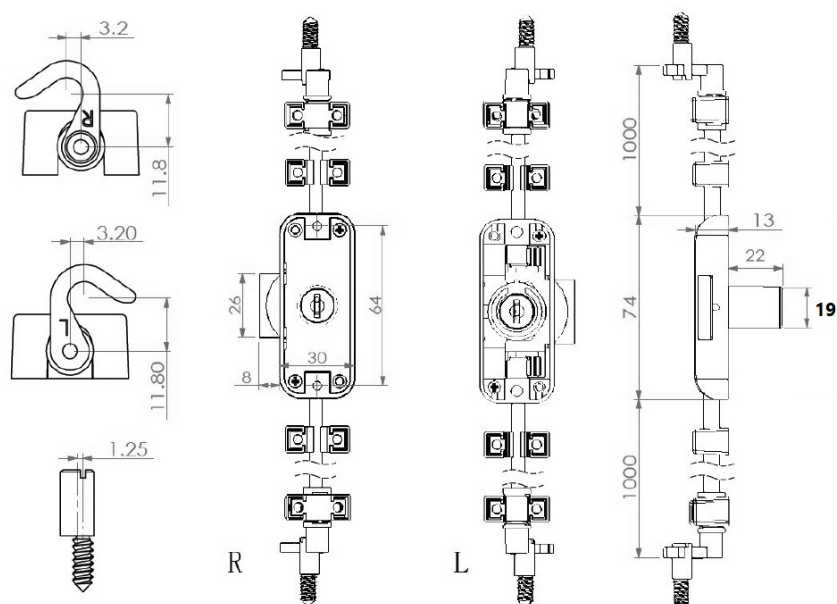

PRODUCT SHEET

Description:

Rotary Bar Lock MIC922S, $\varnothing 19 \times 22 \text{mm}$, RH, NPL, #01, Snake CK SISO, No Bars But With Accessories, 3-way, 15mm Backset

Item number:

14.05.278-0

Units	Box	Carton	HS Code	Barcode
Pcs.	10	100	8301300000	
				5704866463157